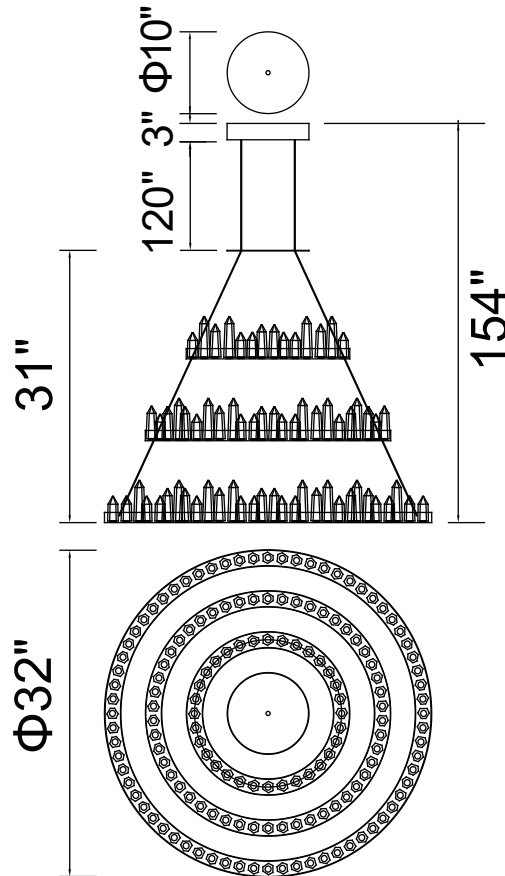

PROJECT: _____

FIXTURE TYPE: _____

LOCATION: _____

CONTACT/PHONE: _____

Item	1043P32-3-101
Collection	JULIETTE
Finish	Black
Glass	-----
Crystal	-----
Input	120V AC,60HZ,AC

Shade	-----
Length/Dia.	32"
Width/Ext.	-----
Height	31"
Maximum	154"
Lumens	5720

Light Source	LED
Bulb Info.	110W
Included	-----
Dimmable	Yes
Color	3000K
Weight	22.2KG